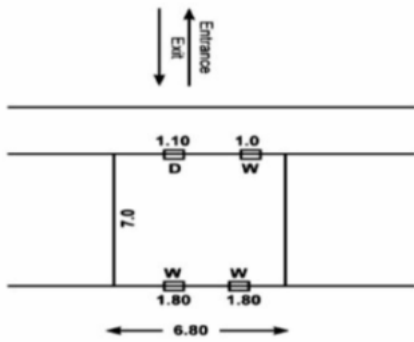

Nazri Naksha

Google Map View

Polling Station Building Front View

Polling Station Front View

Cad View

Key MAP View