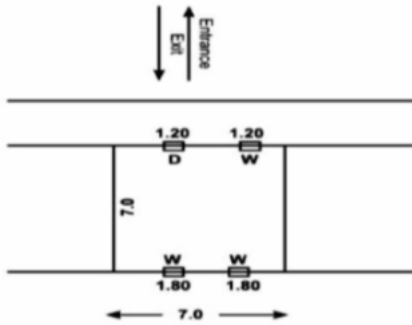

Nazri Naksha

Google Map View

Polling Station Building Front View

Polling Station Front View

Cad View

Key MAP View