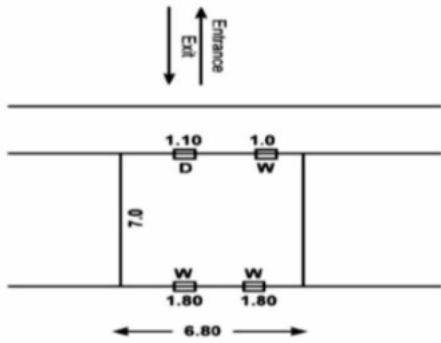

Nazri Naksha

Google Map View

Cad View