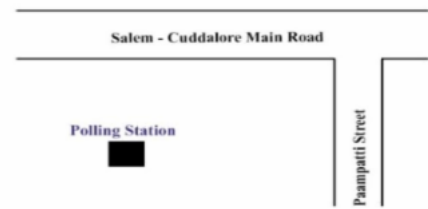

Key MAP View

Key Map View