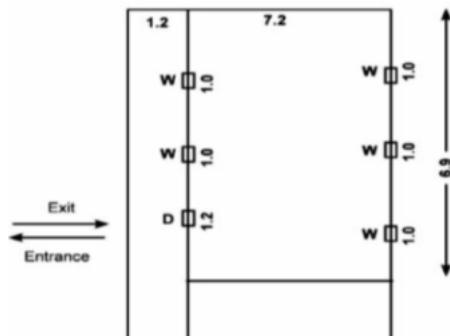

Nazri Naksha

Google Map View

Polling Station Building Front View

Polling Station Front View

Cad View

Key MAP View