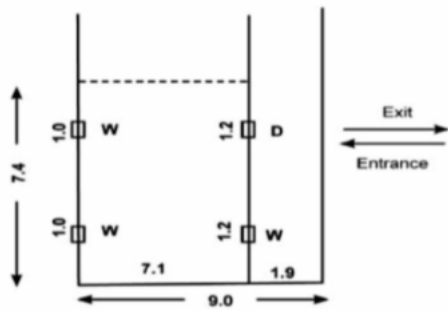

Nazri Naksha

Google Map View

Polling Station Building Front View

Polling Station Front View

Cad View

Key MAP View