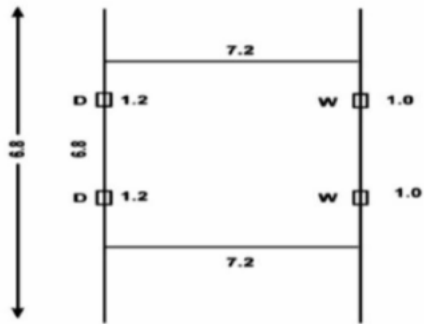

Nazri Naksha

Google Map View

Polling Station Building Front View

Polling Station Front View

Cad View

Key MAP View