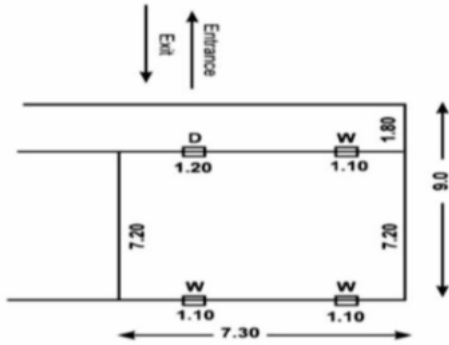

Nazri Naksha

Google Map View

Cad View