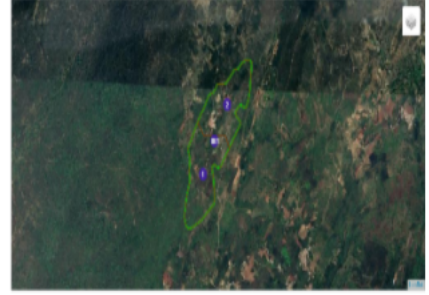

Nazri Naksha

Google Map View