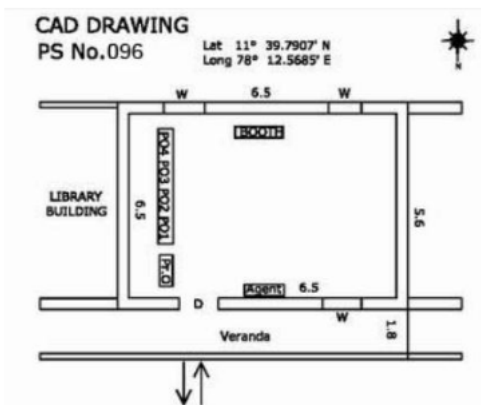

Nazri Naksha

Google Map View

Polling Station Building Front View

Polling Station Front View

Cad View

Key MAP View