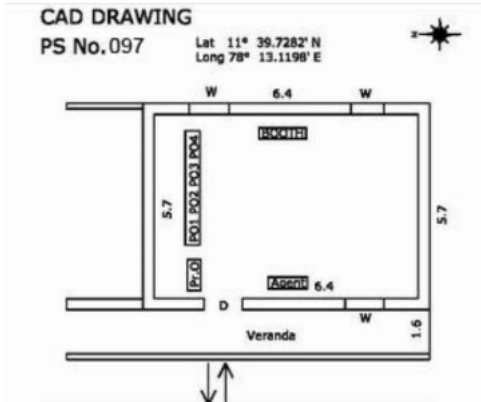

Nazri Naksha

Google Map View

Cad View