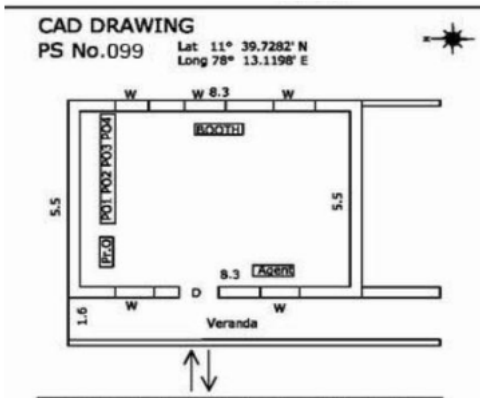

Nazri Naksha

Google Map View

Polling Station Building Front View

Polling Station Front View

Cad View

Key MAP View