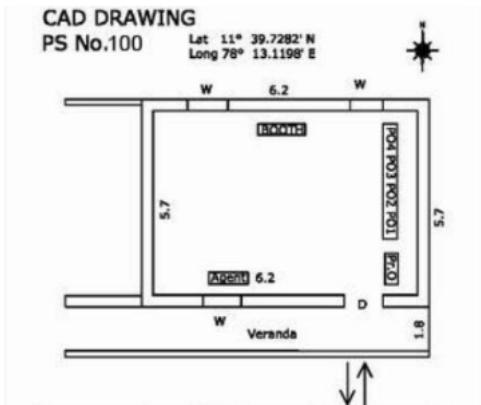

Nazri Naksha

Google Map View

Polling Station Building Front View

Polling Station Front View

Cad View

Key MAP View