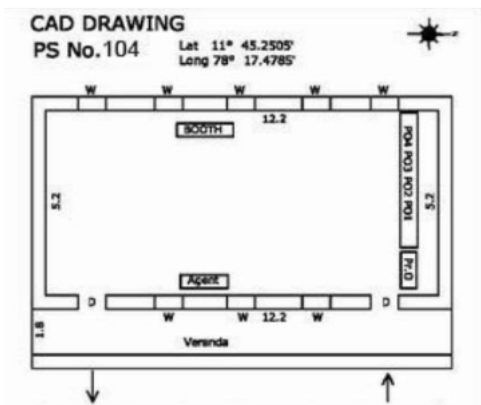

Nazri Naksha

Google Map View

Polling Station Building Front View

Polling Station Front View

Cad View

Key MAP View