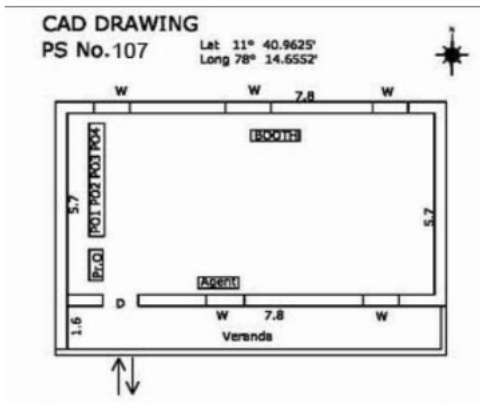

Nazri Naksha

Google Map View

Cad View