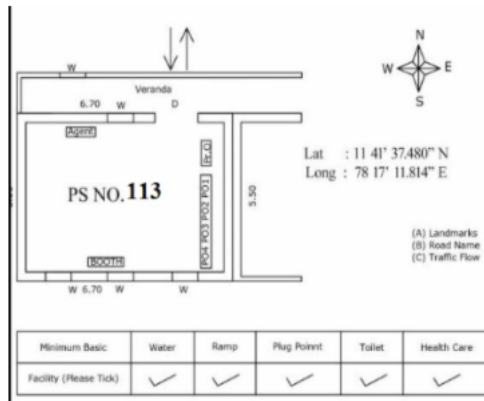

Nazri Naksha

Google Map View

Polling Station Building Front View

Polling Station Front View

Cad View

Key MAP View