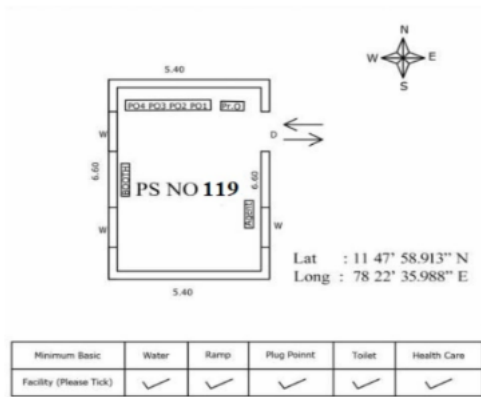

Nazri Naksha

Google Map View

Polling Station Building Front View

Polling Station Front View

Cad View

Key MAP View