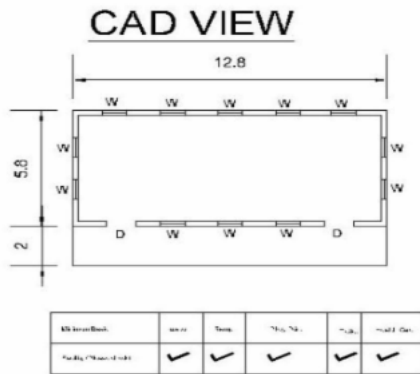

Sattelite View

Polling Station Building Front View

Polling Station Front View

Cad View

Key MAP View

KEY MAP VIEW

LAT: 11.8059186

LONG:78.3834785