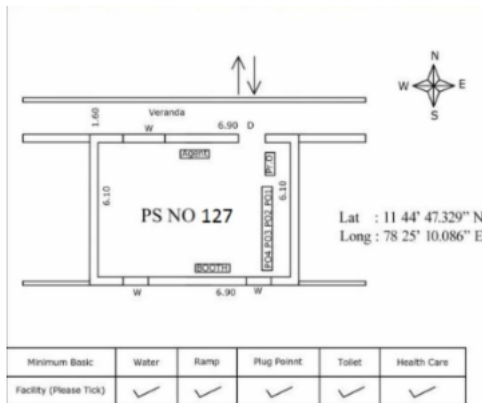

Nazri Naksha

Google Map View

Polling Station Building Front View

Polling Station Front View

Cad View

Key MAP View