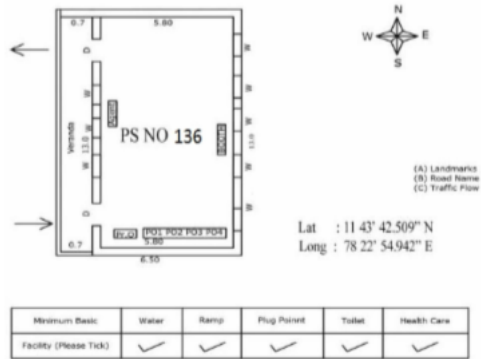

Nazri Naksha

Google Map View

Polling Station Building Front View

Polling Station Front View

Cad View

Key MAP View