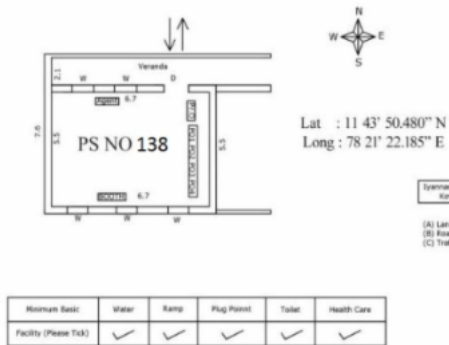

Nazri Naksha

Google Map View

Polling Station Building Front View

Polling Station Front View

Cad View

Key MAP View