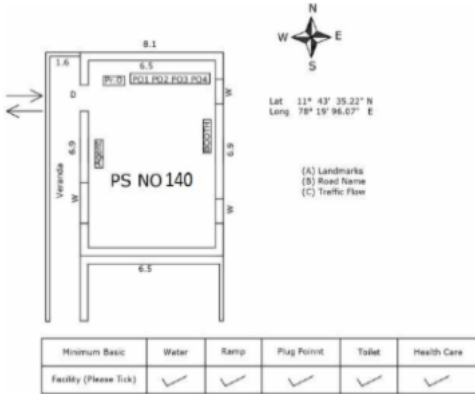

Nazri Naksha

Google Map View

Polling Station Building Front View

Polling Station Front View

Cad View

Key MAP View