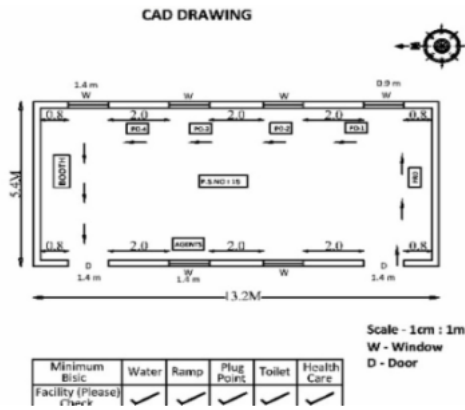

Nazri Naksha

Google Map View

Polling Station Building Front View

Polling Station Front View

Cad View

Key MAP View