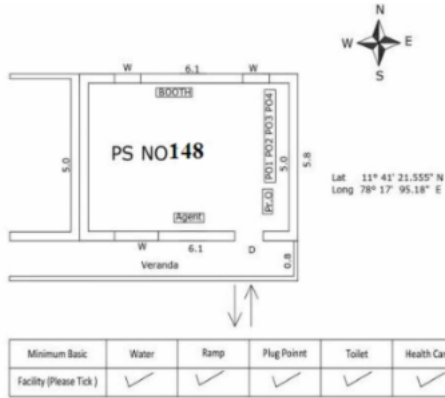

Nazri Naksha

Google Map View

Polling Station Building Front View

Polling Station Front View

Cad View

Key MAP View