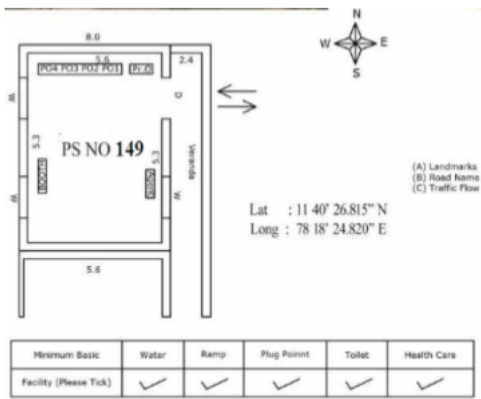

Nazri Naksha

Google Map View

Polling Station Building Front View

Polling Station Front View

Cad View

Key MAP View