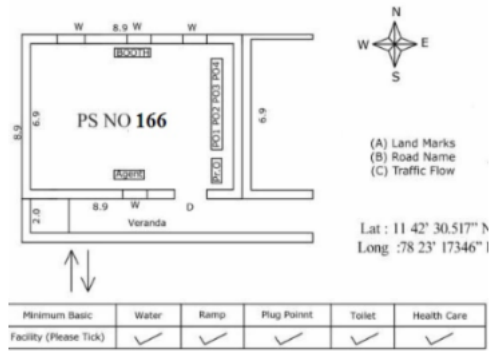

Nazri Naksha

Google Map View

Polling Station Building Front View

Polling Station Front View

Cad View

Key MAP View