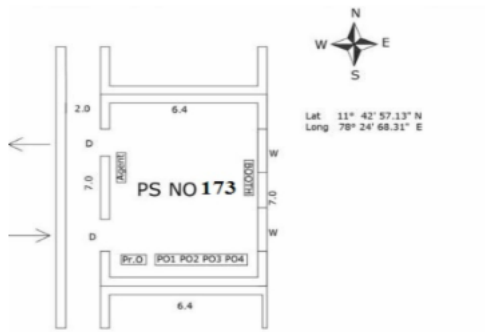

Cad View

Key MAP View

Minimum Basic	Water	Ramp	Plug Point	Toilet	Health Care
Facility (Please Tick)	☒	☒	☒	☒	☒