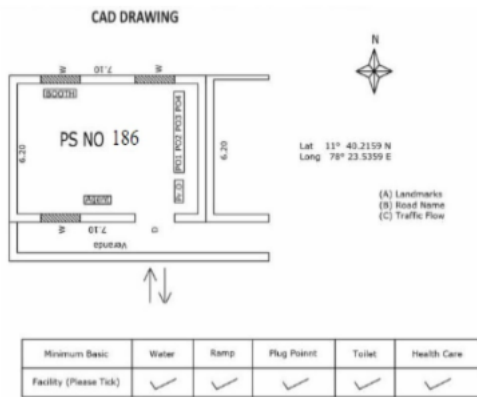

Nazri Naksha

Google Map View

Polling Station Building Front View

Polling Station Front View

Cad View

Key MAP View