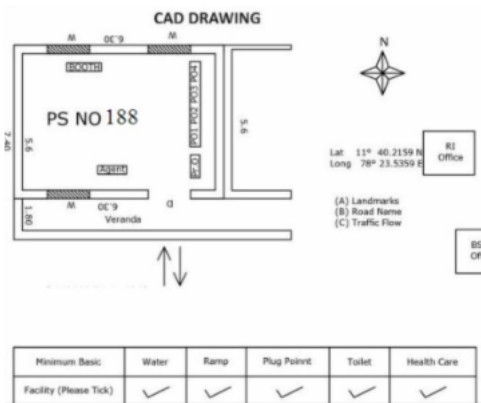

Nazri Naksha

Google Map View

Polling Station Building Front View

Polling Station Front View

Cad View

Key MAP View