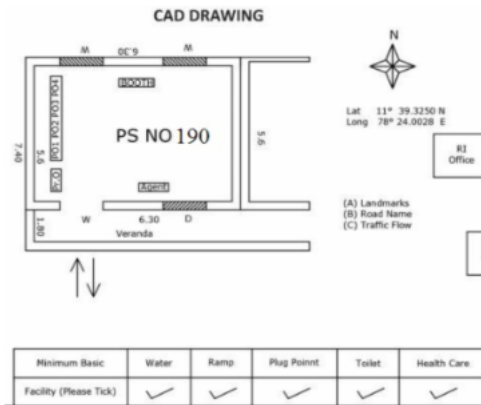

Nazri Naksha

Google Map View

Polling Station Building Front View

Polling Station Front View

Cad View

Key MAP View