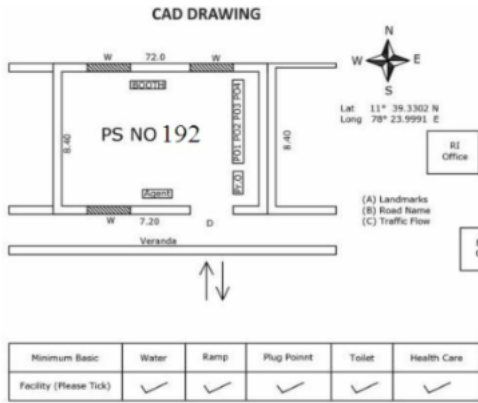

Nazri Naksha

Google Map View

Polling Station Building Front View

Polling Station Front View

Cad View

Key MAP View