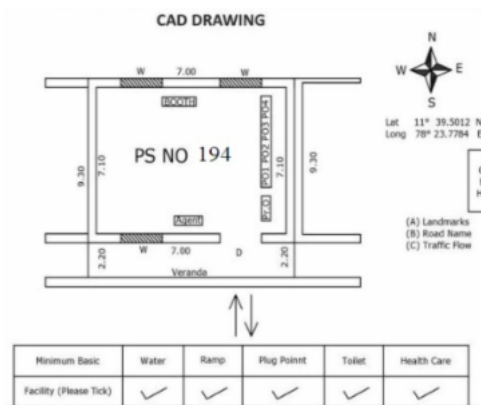

Nazri Naksha

Google Map View

Polling Station Building Front View

Polling Station Front View

Cad View

Key MAP View