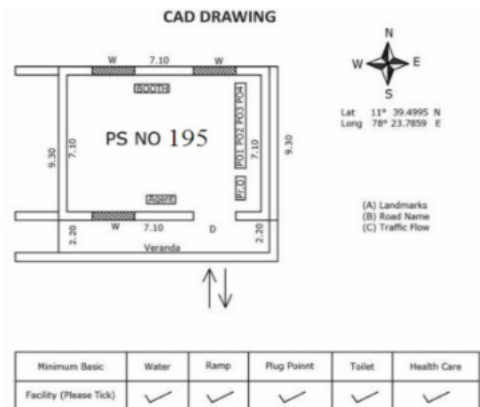

Nazri Naksha

Google Map View

Polling Station Building Front View

Polling Station Front View

Cad View

Key MAP View