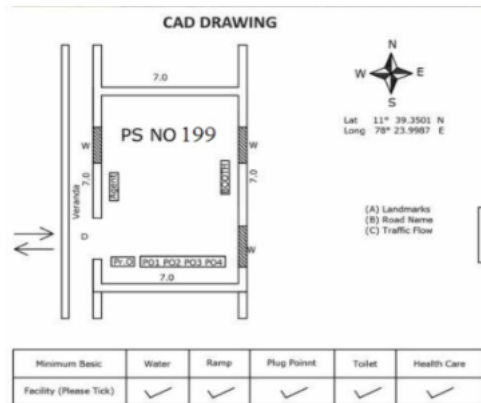

Nazri Naksha

Google Map View

Polling Station Building Front View

Polling Station Front View

Cad View

Key MAP View