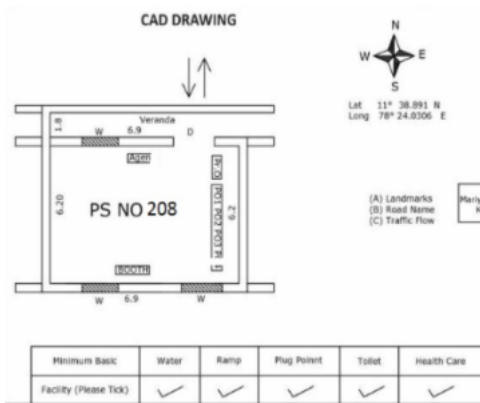

Nazri Naksha

Google Map View

Polling Station Building Front View

Polling Station Front View

Cad View

Key MAP View