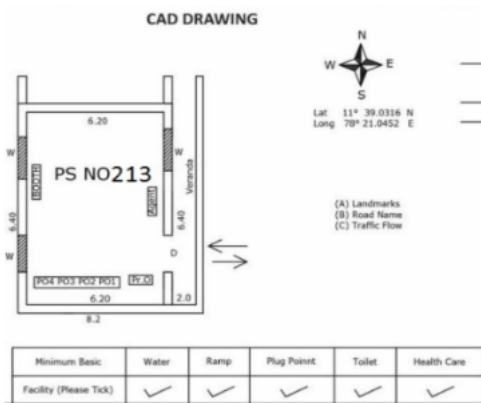

Nazri Naksha

Google Map View

Polling Station Building Front View

Polling Station Front View

Cad View

Key MAP View