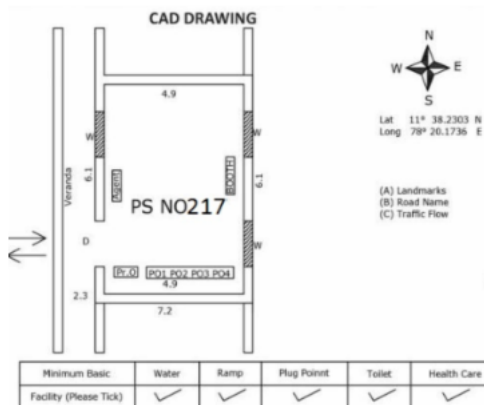

Nazri Naksha

Google Map View

Polling Station Building Front View

Polling Station Front View

Cad View

Key MAP View