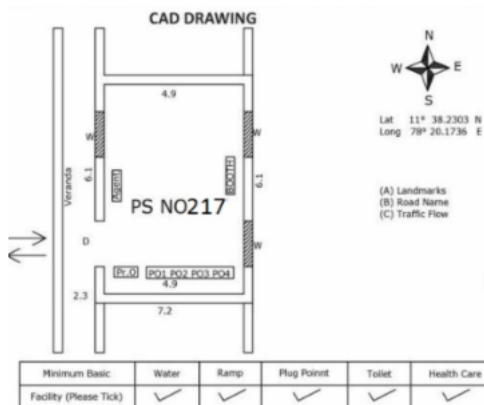

Polling Station Front View

Cad View