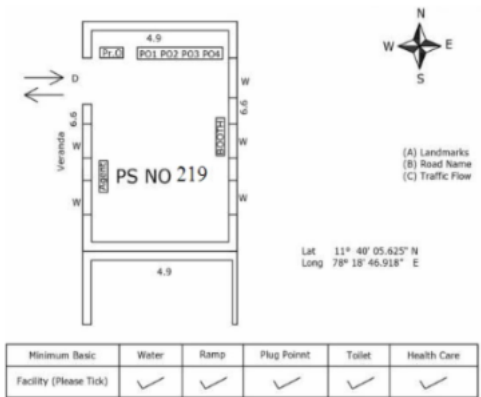

Nazri Naksha

Google Map View

Polling Station Building Front View

Polling Station Front View

Cad View

Key MAP View