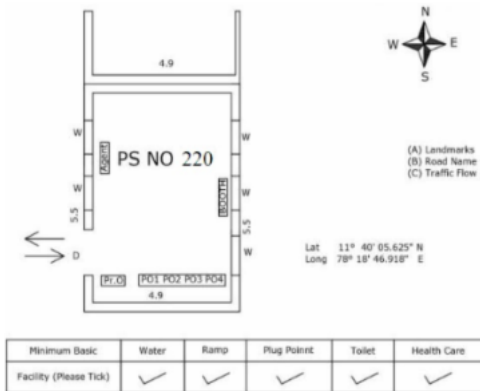

Nazri Naksha

Google Map View

Polling Station Building Front View

Polling Station Front View

Cad View

Key MAP View