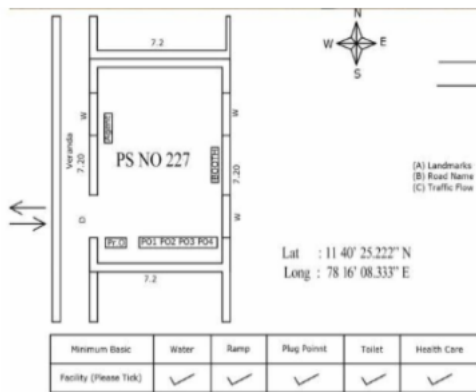

Nazri Naksha

Google Map View

Polling Station Building Front View

Polling Station Front View

Cad View

Key MAP View