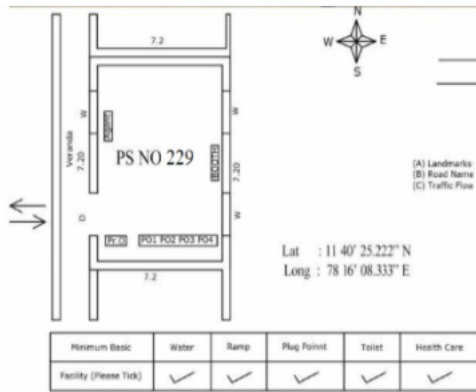

Nazri Naksha

Google Map View

Polling Station Building Front View

Polling Station Front View

Cad View

Key MAP View