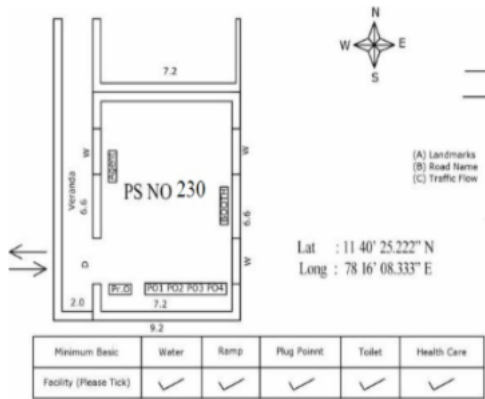

Nazri Naksha

Google Map View

Polling Station Building Front View

Polling Station Front View

Cad View

Key MAP View