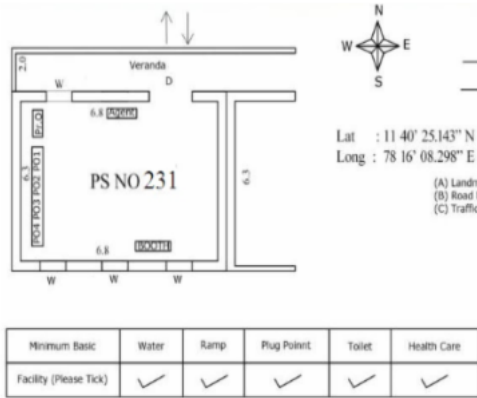

Nazri Naksha

Google Map View

Polling Station Building Front View

Polling Station Front View

Cad View

Key MAP View