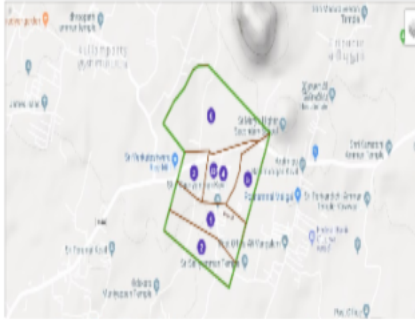

Nazri Naksha

Google Map View