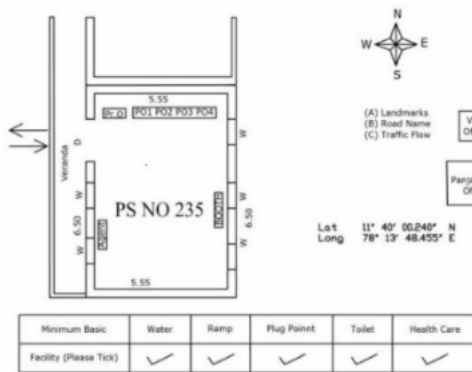

Nazri Naksha

Google Map View

Polling Station Building Front View

Polling Station Front View

Cad View

Key MAP View