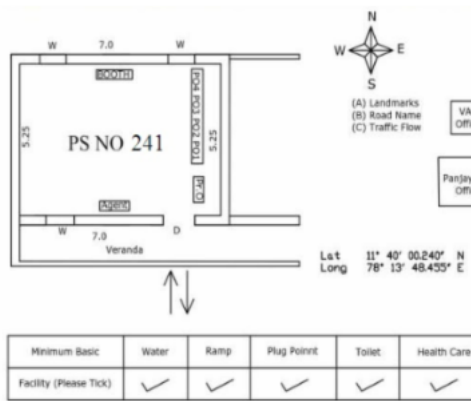

Nazri Naksha

Google Map View

Polling Station Building Front View

Polling Station Front View

Cad View

Key MAP View