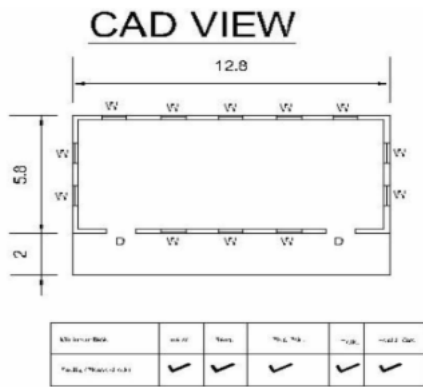

Cad View

Key MAP View

KEY MAP VIEW

LAT: 11.6462913
LONG:78.2346227