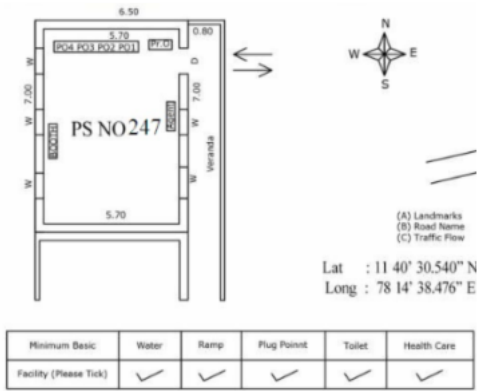

Nazri Naksha

Google Map View

Polling Station Building Front View

Polling Station Front View

Cad View

Key MAP View