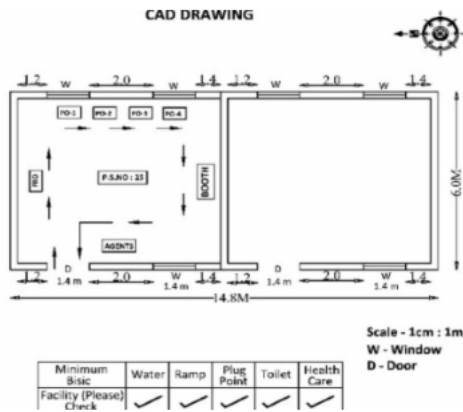

Nazri Naksha

Google Map View

Polling Station Building Front View

Polling Station Front View

Cad View

Key MAP View